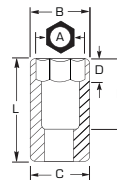

1/2" DRIVE SOCKETS - 8 POINT

► For square nuts

INCH	8	Nut End Outside Diameter (in) (B)	Drive End Outside Diameter (in) (C)	Nut Depth (in) (D)	Bolt Clearance Depth (in) (E)	Overall Length (in) (L)	Weight (lbs)
3/8	J5412S	45/64	55/64	1/4	1-1/64	1-7/16	0.11
7/16	J5414S	51/64	51/64	5/16	1-1/8	1-7/16	0.11
1/2	J5416S	59/64	59/64	11/32	1-3/32	1-7/16	0.11
9/16	J5418S	1	1	3/8	1-1/64	1-1/2	0.13
5/8	J5420S	1-5/64	1-5/64	37/64	1-3/32	1-1/2	0.14
11/16	J5422S	1-11/64	1-11/64	13/32	1-1/64	1-1/2	0.15
3/4	J5424S	1-15/64	1-15/64	29/64	1-1/16	1-1/2	0.18
13/16	J5426S	1-23/64	1-23/64	27/32	1-5/32	1-5/8	0.23
7/8	J5428S	1-1/2	1-1/2	27/32	1-1/8	1-5/8	0.51
1	J5432S	1-11/16	1-11/16	3/4	11/16	1-3/4	0.80